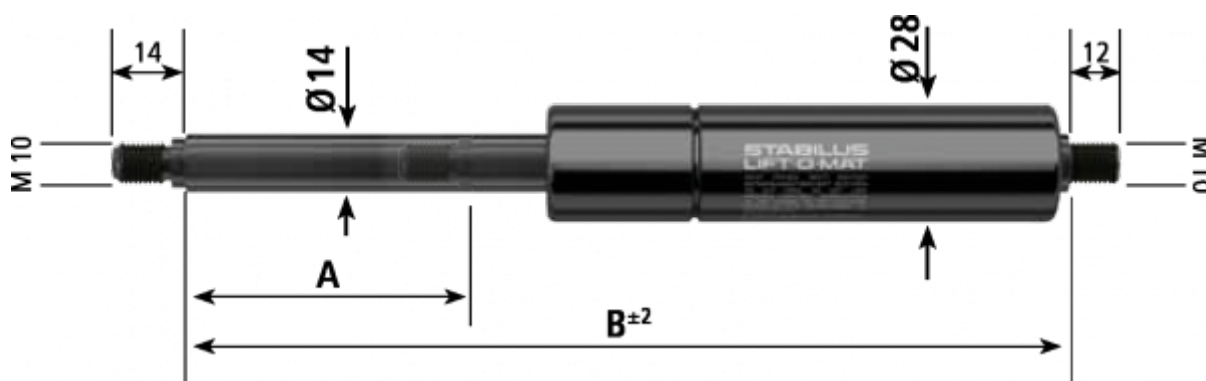

Data Sheet

Article number: 042382SW0600

Description: Stabilus Gas Spring without fittings size. 14/28
600N length 270mm, stroke 100mm Type 2382SW

Measures

A	= 100
B	= 270
Pressure (N)	= 600
Size	= 14/28
Type	= 2382SW